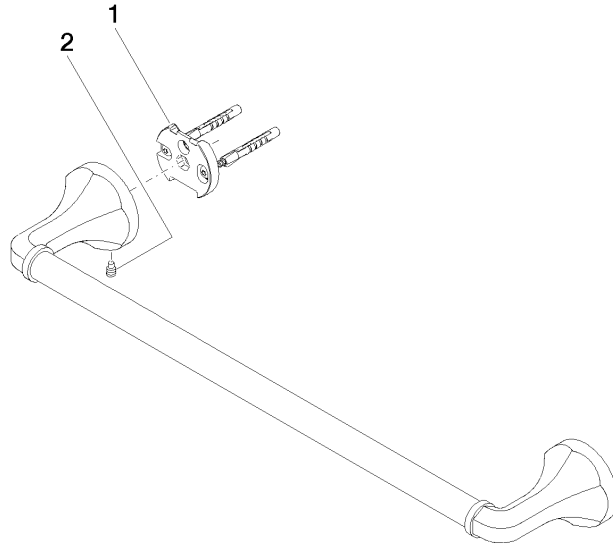

83 045 361

- gauge 450 mm
- width 510mm
- height 60 mm
- rosette Ø 60 mm
- 90mm projection

	Chrome	83 045 361-00
	Brushed Platinum	83 045 361-06
	Platinum	83 045 361-08
	Durabronze (23kt Gold)	83 045 361-09
	Brushed Durabronze (23kt Gold)	83 045 361-28
	Brushed Dark Platinum	83 045 361-99

**Recommended miscellaneous**

**MADISON Mounting for towel bar/tumbler mounting on two sides -** 12 358 970 90  
 •for towel bar mounting plus towel bar mounting on back.

83 045 361

mm [inches]

83 045 361

Spare parts list

No.	Item Number	Name	Quantity used	Delivery time
1	05 17 97 507 00 90	fixing set	2	2
2	04 31 11 140 00 90	pin	2	2